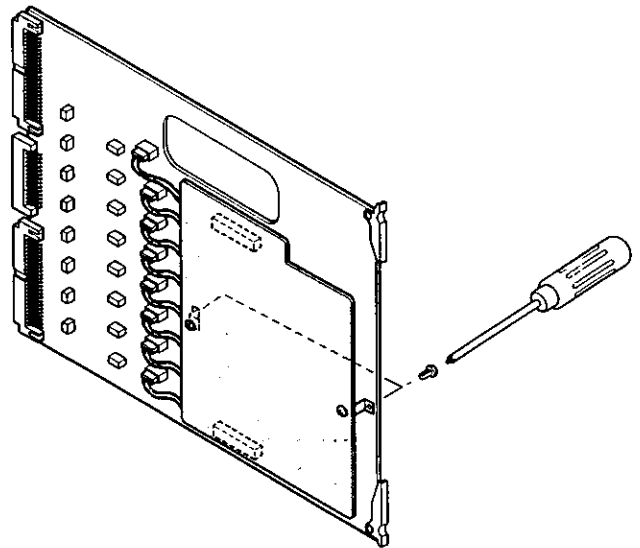

■ Preface

The WJ-PB85D01 Character Board is an optional board installed on the WJ-PB85X08 Camera Input Board to enable display of the time and date and camera number through the Video Output Port on the Camera Input Board.

■ Appearance

■ Installation

The following installation should be made by qualified service personnel or system installers.

● Installing a Character Board

Note: Before installing a Character Board, make sure to set jumper connectors (CN103, CN203, CN303, CN403, CN503, CN603, CN703, AND CN803) on the Camera Input Board to the specified positions. For board setting, refer to the instructions of the Camera Input Board.

To install the WJ-PB85D01 Character Board on the WJ-PB85X08 Camera Input Board, follow the procedure shown below.

1. Insert the connectors of the Character board into the specified connectors (CN102, CN202, CN302, CN402, CN502, CN602, CN702, and CN802) on the Camera Input board.

2. Place the Character board on the Camera Input board and plug in the boards.

3. Fix both boards with the two supplied screws (M3x6) as shown below.

■ Specifications

Dimensions: 125(W) x 175(H) x 10(D) mm
4-15/16"(W) x 6-7/8"(H) x 3/8"(D)