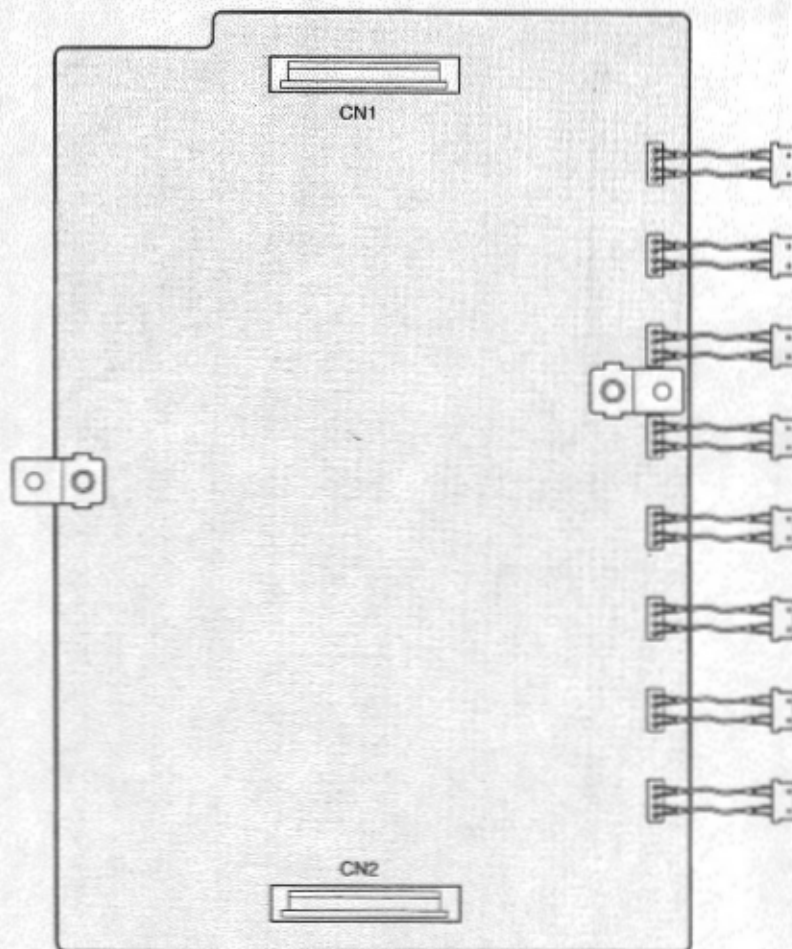

Instructions

Extend Card (Character)

Before attempting to connect or install this product, please read these instructions carefully and save this manual for future use.

Model No. **WJ-PB85D01**

Caution

Hold this board only by its edges. Otherwise components on the board may be damaged by static electricity.

■ Preface

The WJ-PB85D01 Character Board is an optional board installed on the WJ-PB85X08 Camera Input Board to enable display of the time and date and camera number through the Video Output Port on the Camera Input Board.

■ Appearance

■ Installation

The following installation should be made by qualified service personnel or system installers.

● Installing a Character Board

Note: Before installing a Character Board, make sure to set jumper connectors (CN103, CN203, CN303, CN403, CN503, CN603, CN703, AND CN803) on the Camera Input Board to the specified positions. For board setting, refer to the instructions of the Camera Input Board.

2. Place the Character board on the Camera Input board and plug in the boards.

3. Fix both boards with the two supplied screws (M3x6) as shown below.

■ Specifications

Dimensions: 125(W) x 175(H) x 10(D) mm
4-15/16"(W) x 6-7/8"(H) x 3/8"(D)